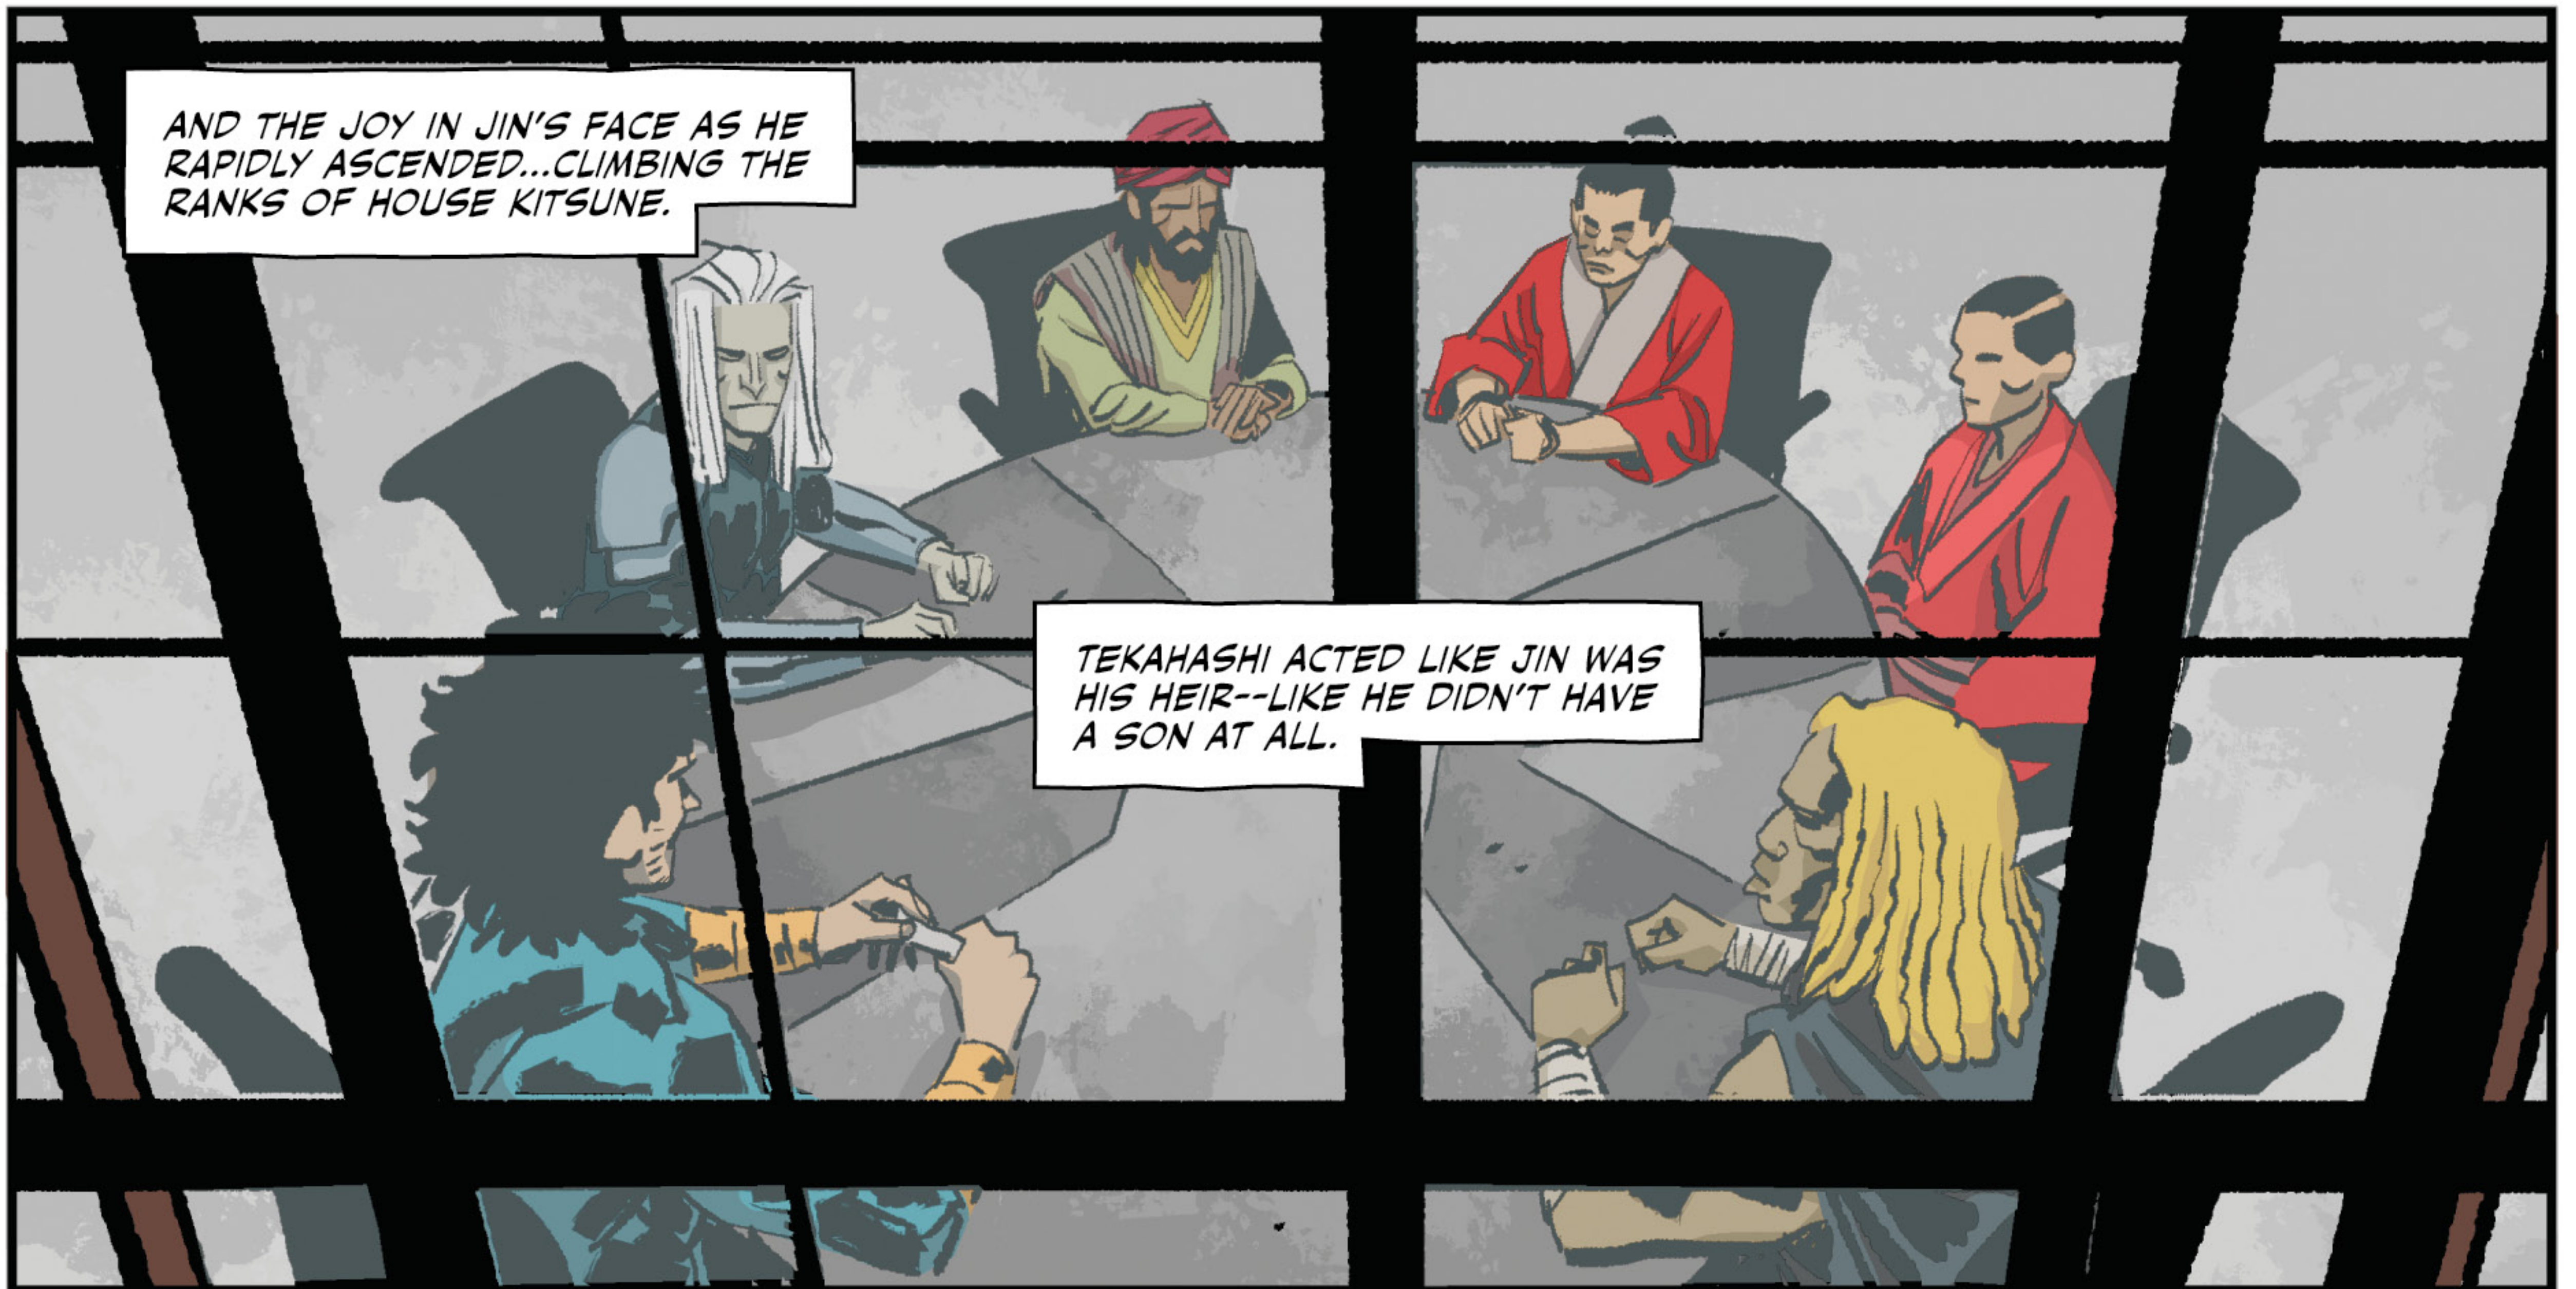

AND THE JOY IN JIN'S FACE AS HE RAPIDLY ASCENDED...CLIMBING THE RANKS OF HOUSE KITSUNE.

TEKAHASHI ACTED LIKE JIN WAS HIS HEIR--LIKE HE DIDN'T HAVE A SON AT ALL.