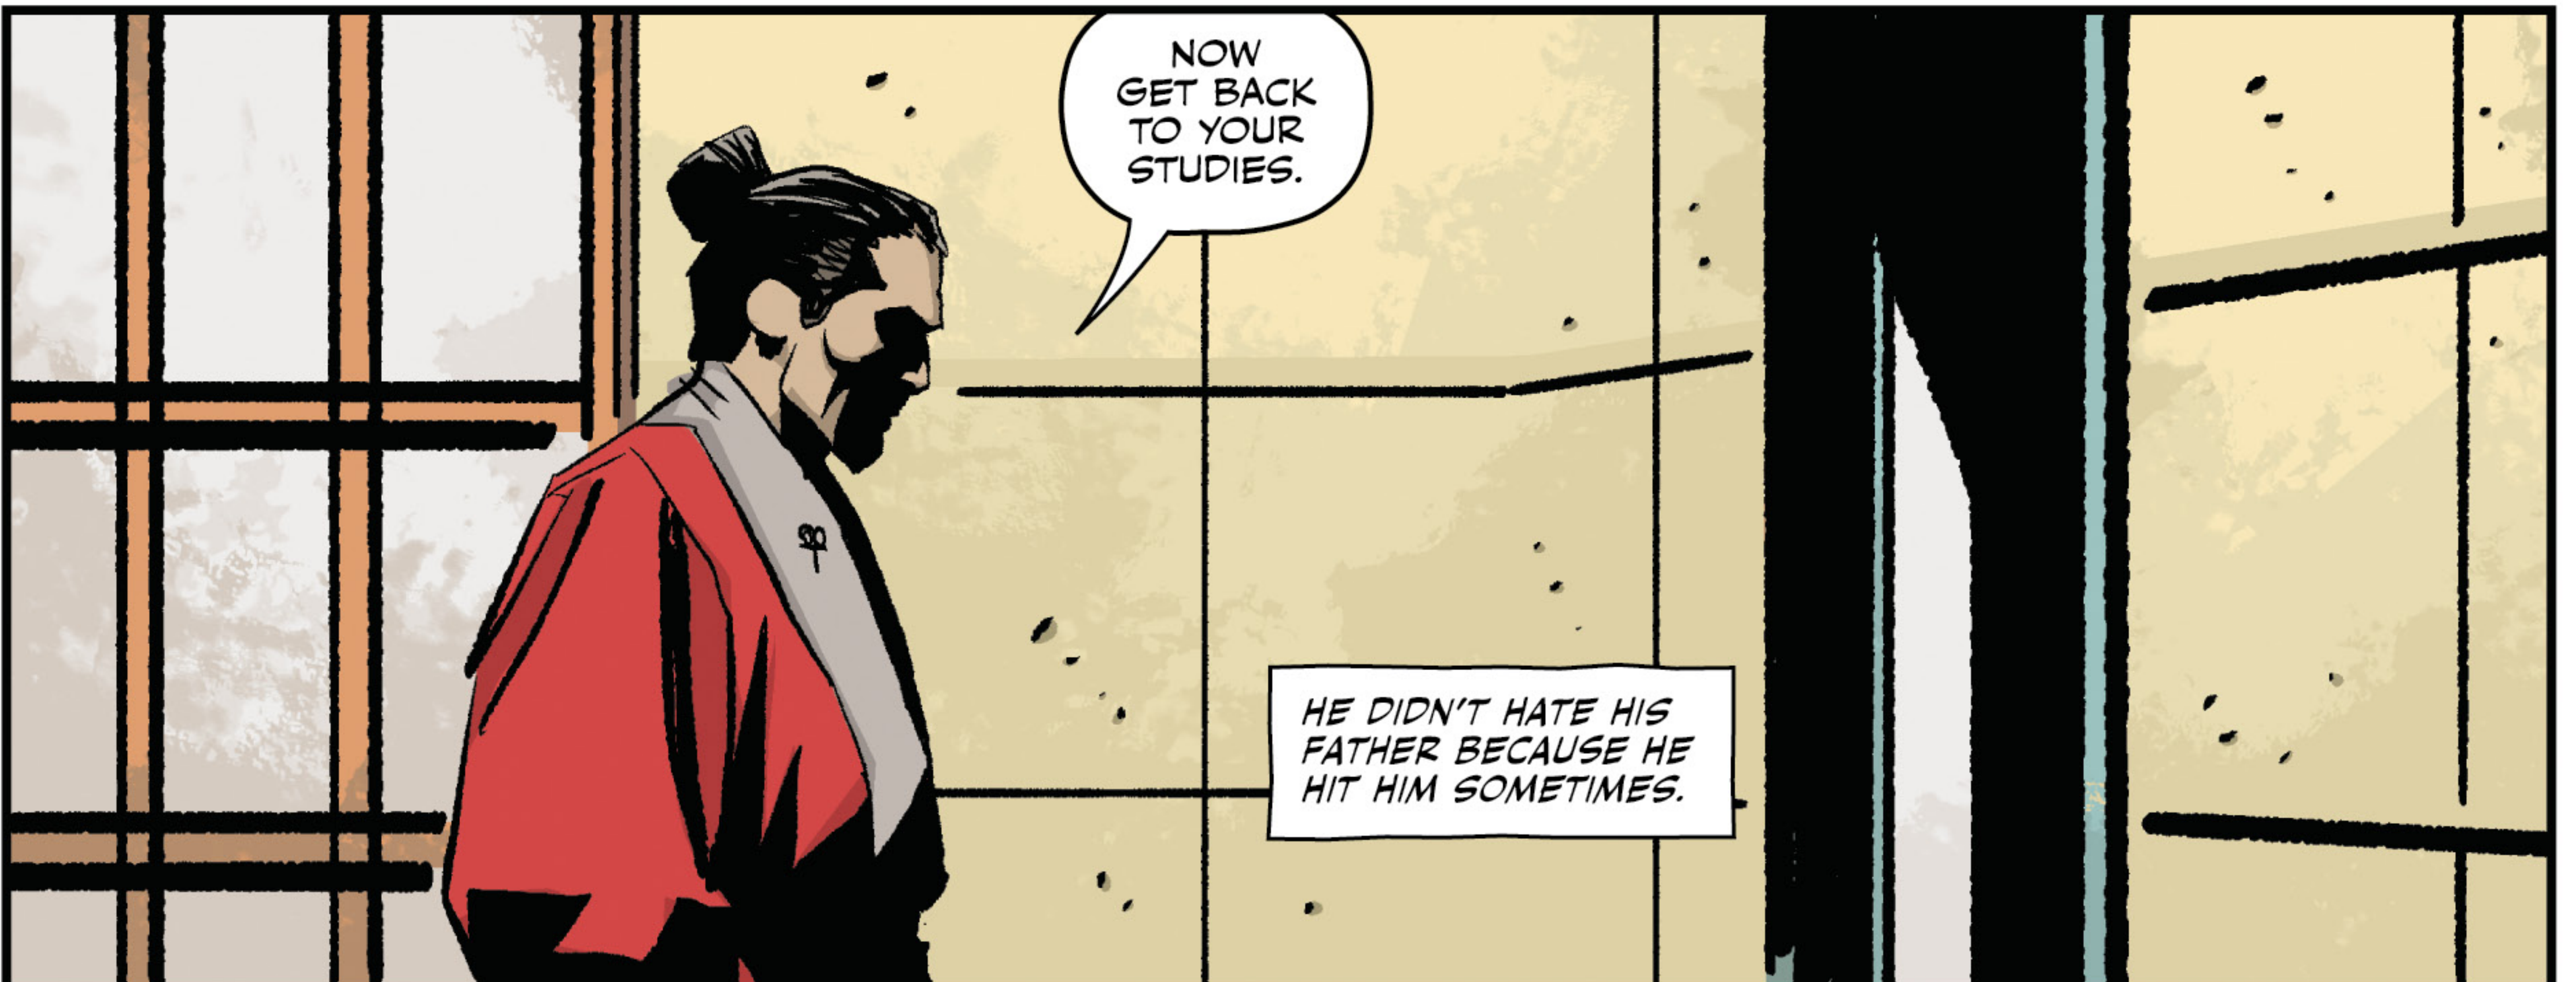

NOW GET BACK TO YOUR STUDIES.

HE DIDN'T HATE HIS FATHER BECAUSE HE HIT HIM SOMETIMES.