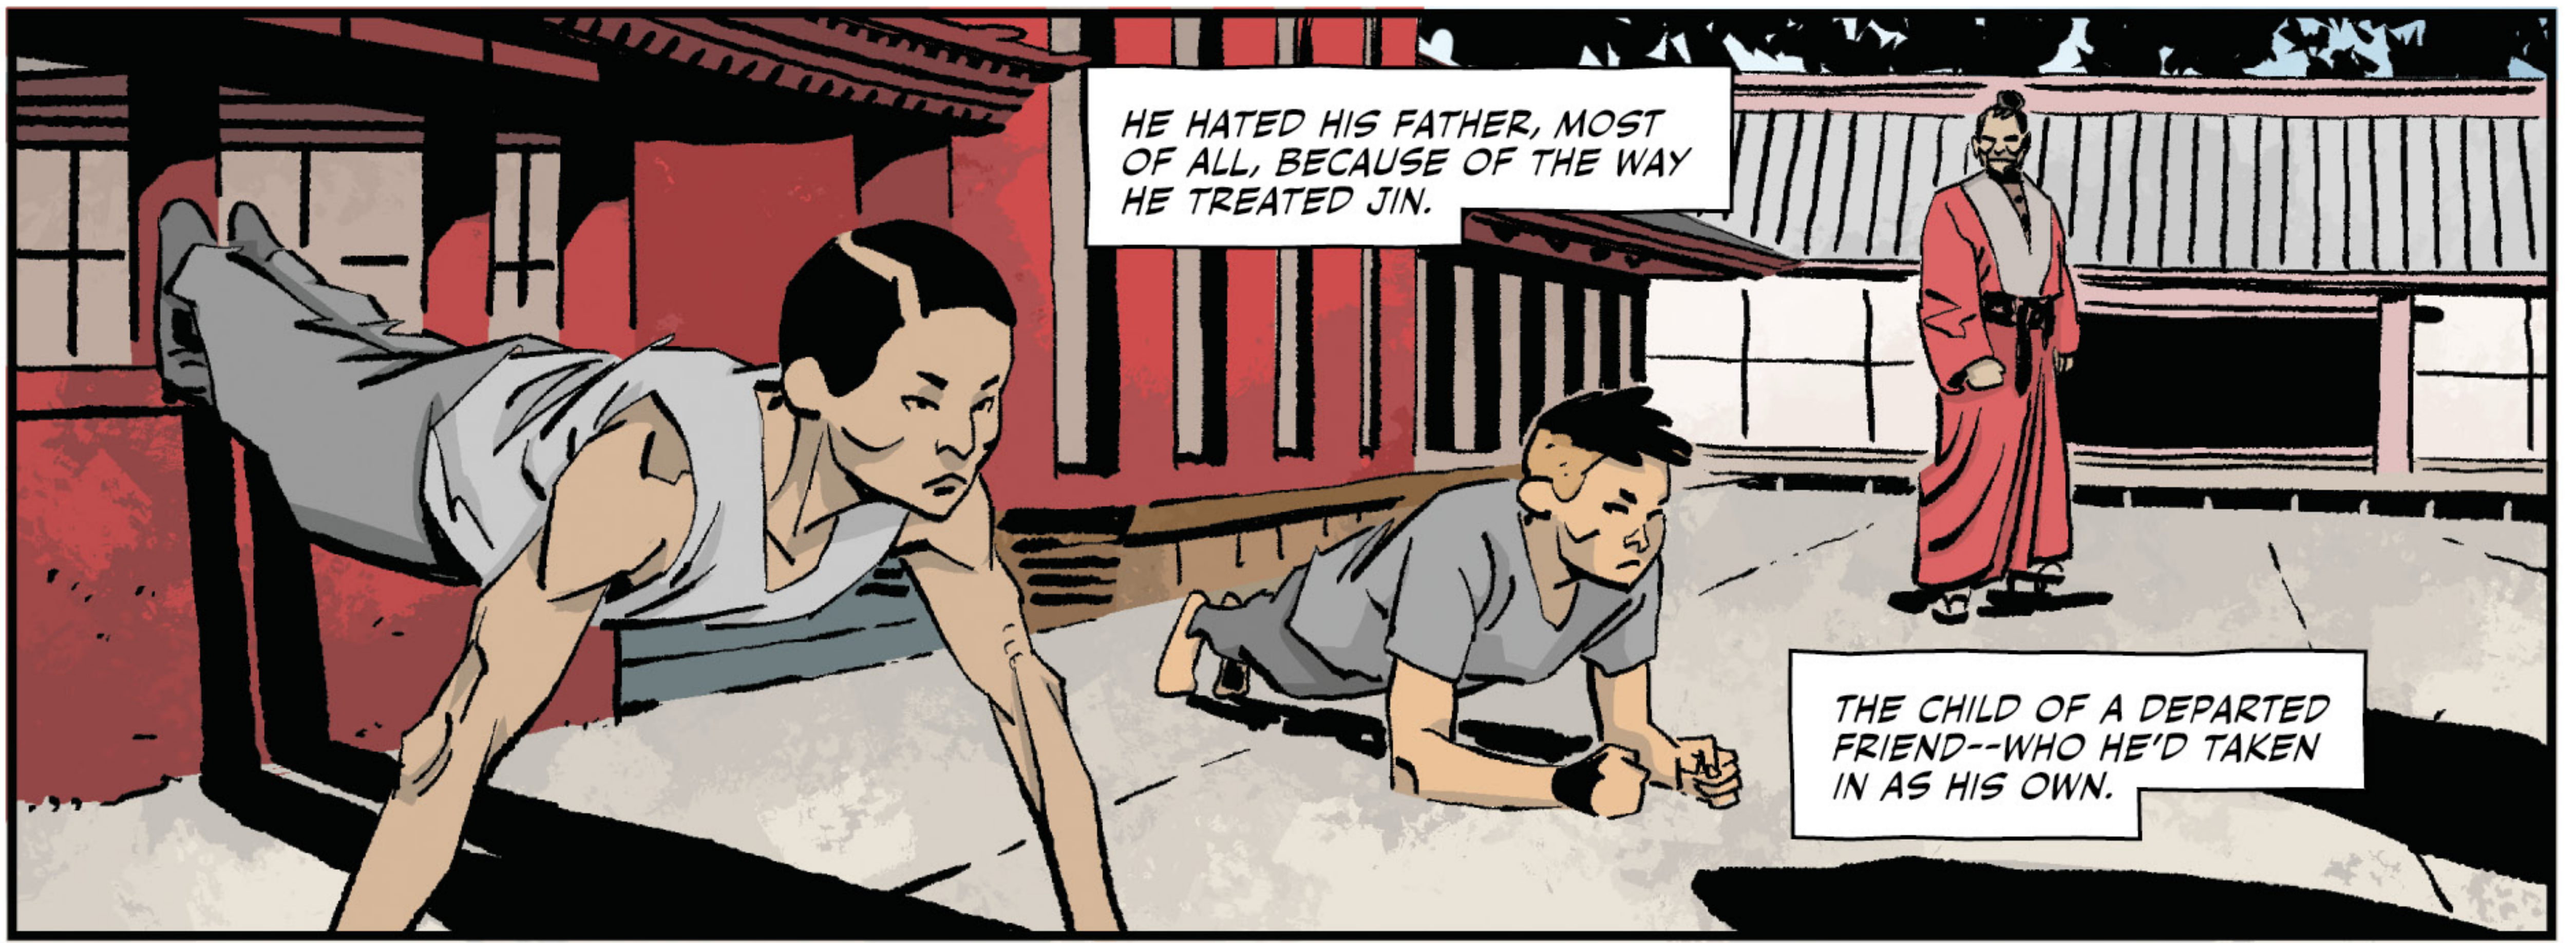

HE HATED HIS FATHER, MOST OF ALL, BECAUSE OF THE WAY HE TREATED JIN.

THE CHILD OF A DEPARTED FRIEND--WHO HE'D TAKEN IN AS HIS OWN.